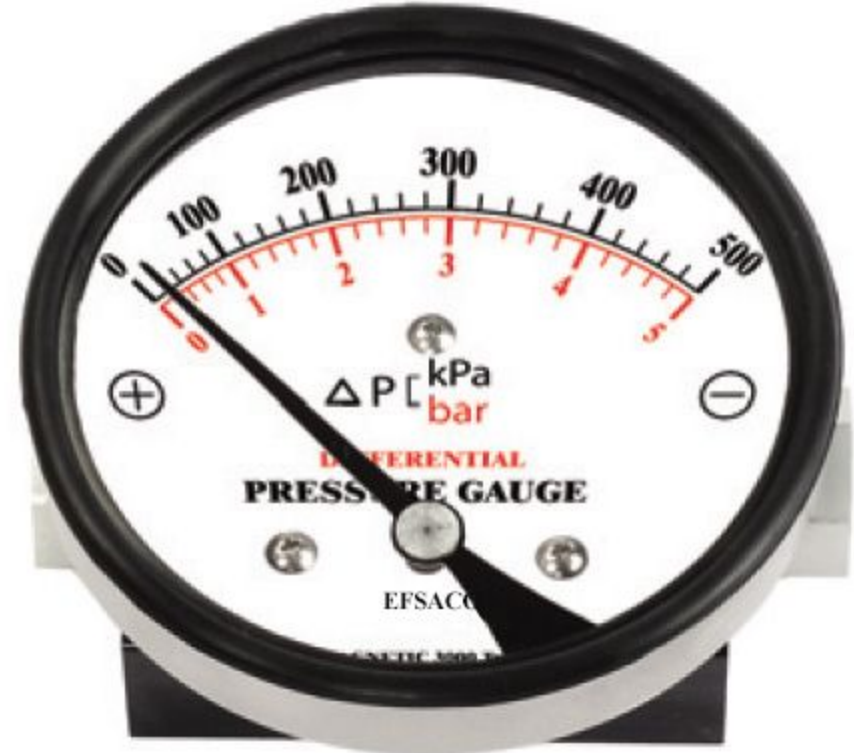

## Differential Pressure Gauge

Model No. EFS-Magnetic 3000 series

EFS-Magnetic 3000

### Summary

This gauge has L (low pressure side) and H (high pressure side) in pressure access port. By indicating the differential of pressure (differential pressure) of 2 places, it is able to measure the differential pressure and by using that, able to measure liquid level and flux too.

### Production Specification

- ▶ Diameter
  - 63mm, 80mm, 100mm, 110mm, 150mm
- ▶ Accuracy
  - $\pm 2\%$ , 3%, 4% of Full Scale
- ▶ Scale Range
  - $\Delta P$  to 0...6 bar
- ▶ Working Pressure
  - Static pressure : 75% of Full Scale
  - Fluctuating pressure : 60% of Full Scale
- ▶ Working Temperature
  - Ambient :  $-10 \sim 90$  °C

### Product Specification

- |   |  |   |
|---|--|---|
| + Case <ul style="list-style-type: none"> <li>· STS 304</li> </ul>  | + Window <ul style="list-style-type: none"> <li>· General glass</li> </ul>   | + Base Pressure <ul style="list-style-type: none"> <li>· Aluminum : 2MPa</li> </ul> |
| + Cover <ul style="list-style-type: none"> <li>· Rubber</li> </ul>  | + Pointer <ul style="list-style-type: none"> <li>· Aluminum</li> <li>· Pointer : Black color</li> </ul>                                      |   |
| + Connection <ul style="list-style-type: none"> <li>· Aluminum</li> <li>· PT <math>\leftrightarrow</math> 1/4 (2×Female)</li> </ul> | + Dial <ul style="list-style-type: none"> <li>· Aluminum</li> <li>· White coating</li> <li>· Black, red gradations and characters</li> </ul> |   |